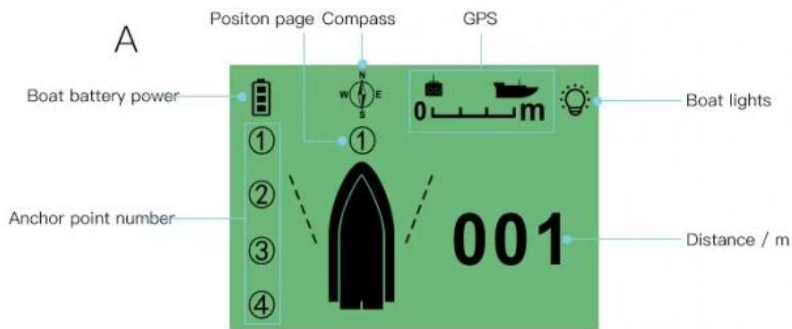

Product parameter

Product name	GPS fishing bait boat
Hull structure	fluid boat type
Battery capacity	10000mAh
Power	7.4V
Remote control distance	about 500m
Hull weight	1.75KG
Life time	about 4 hours
Hull capacity	2.0KG

Boat details

Screen interface

Product packaging

Name size :550*320*200mm
weight - (stander): 2.65KGS

Boat handle bag size -(Optional)
580*300*200mm

weight: 250g

The special nylon storage bag - convenient for outdoor carrying